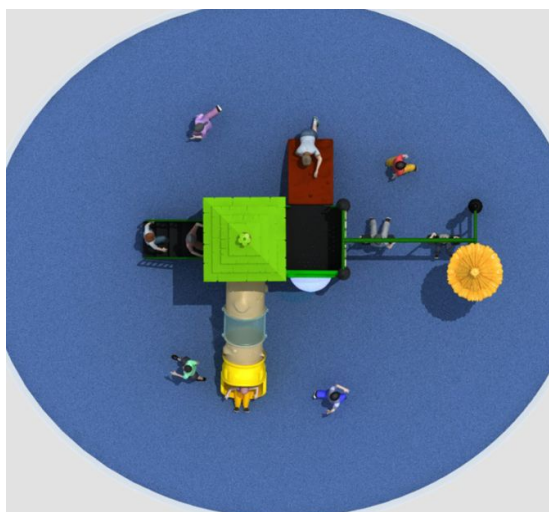

Straw House Series

LE.DC.024

Front

Back

Top

Materials

1. **Plastic parts:** LLDPE, Roto-moulded;
2. **Metal Parts :** Galvanized steel pipe:
Color powder coated.
3. **Platform/Stepped-ladder:** Steel sheet,
Color powder coated or pvc coated.

Modules

Posts, platform, handrail, ladders, roofs
plastic panels, slides, gate, climbing board

Unit Size(mm)

6319*4997*3700(L*W*H)

Safety Area(mm)

9319*8997(L*W)

Installation (3 person) 2 days

Falling Height(mm): 900